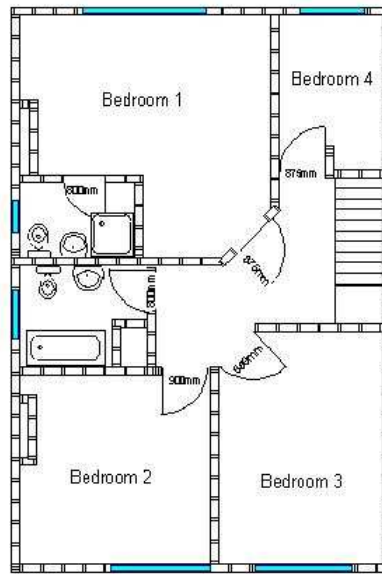

STUDENT HOUSE