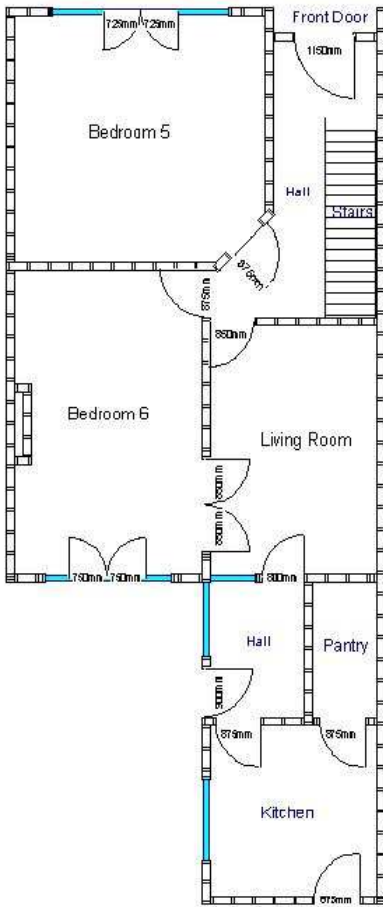

STUDENT HOUSE